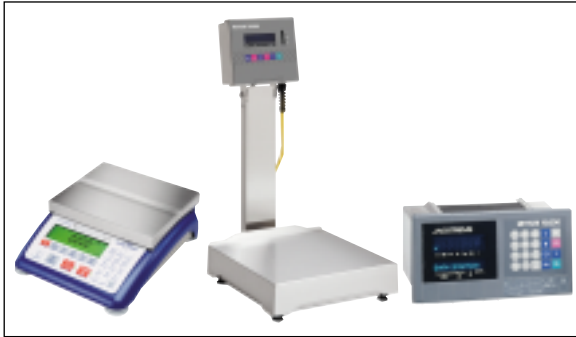

**8857**

Strip Printer

**Powerful, Compact and Reliable  
in Weighing Applications**

**METTLER TOLEDO**

# A Powerful Printer in a Compact Package

Assured compatibility with METTLER TOLEDO products.

## A Durable and Effective Printer for Many Applications

- **Fast print speed: 3.5 lines per second**
- **Compact: Occupies minimal space**
- **Dependable: Long-life, 9-pin printhead**

The 8857 Strip Printer is compact, fast, and reliable. Impact printing will not fade over time like thermal printing. So whatever the application, important results are safe for later reference. The 8857 printer is quiet and compact for easy integration into any work area. Drop-in auto-paper loading and few moving parts make this a durable and easy-to-use printer.

### Standard Features:

Drop-in auto loading of paper

Universal power supply

Paper-out sensor

Ribbon and paper roll included

8857 Specifications	
Type	Dot matrix impact strip printer
Dimensions (h x w x d)	
Printer	5.2 x 6.3 x 10 (in) 133 x 160 x 250 (mm)
Power Supply	1.7 x 3.2 x 6.5 (in) 45 x 78 x 165 (mm)
Weight	
Printer	5 lb (2.2 kg)
Power Supply	1.1 lb (0.5 kg)
Print Speed	Approximately 3.5 lines per second @ 16 characters per inch
Copies	Up to 1 original + 2 copies / Up to total thickness of 0.008 in
Printhead	9-pin
Line Length	2.5 in (63 mm) (35 columns)
Line Spacing	6 lines per inch
Paper Width	3 in (76 mm)
Roll Diameter	3.27 in (83 mm)
Buffer	1 k
Fonts	9 x 9 dot matrix default (expanded fonts through control codes)
Character Size (W x H)	1.6 x 3.1 (mm)
Paper Feed	Friction
Power	100 – 240 VAC / 50-60Hz
Operating Environment	41° to 122° F (5° to 50° C) 10% to 90% relative humidity, non-condensing
Ribbon	Snap-in endless loop cartridge
Ribbon Life	1.5 million characters (typical)
Interface	RS232 serial, DB25 female connector
Approvals	UL, CUL, CE, TUV, FCC Class A